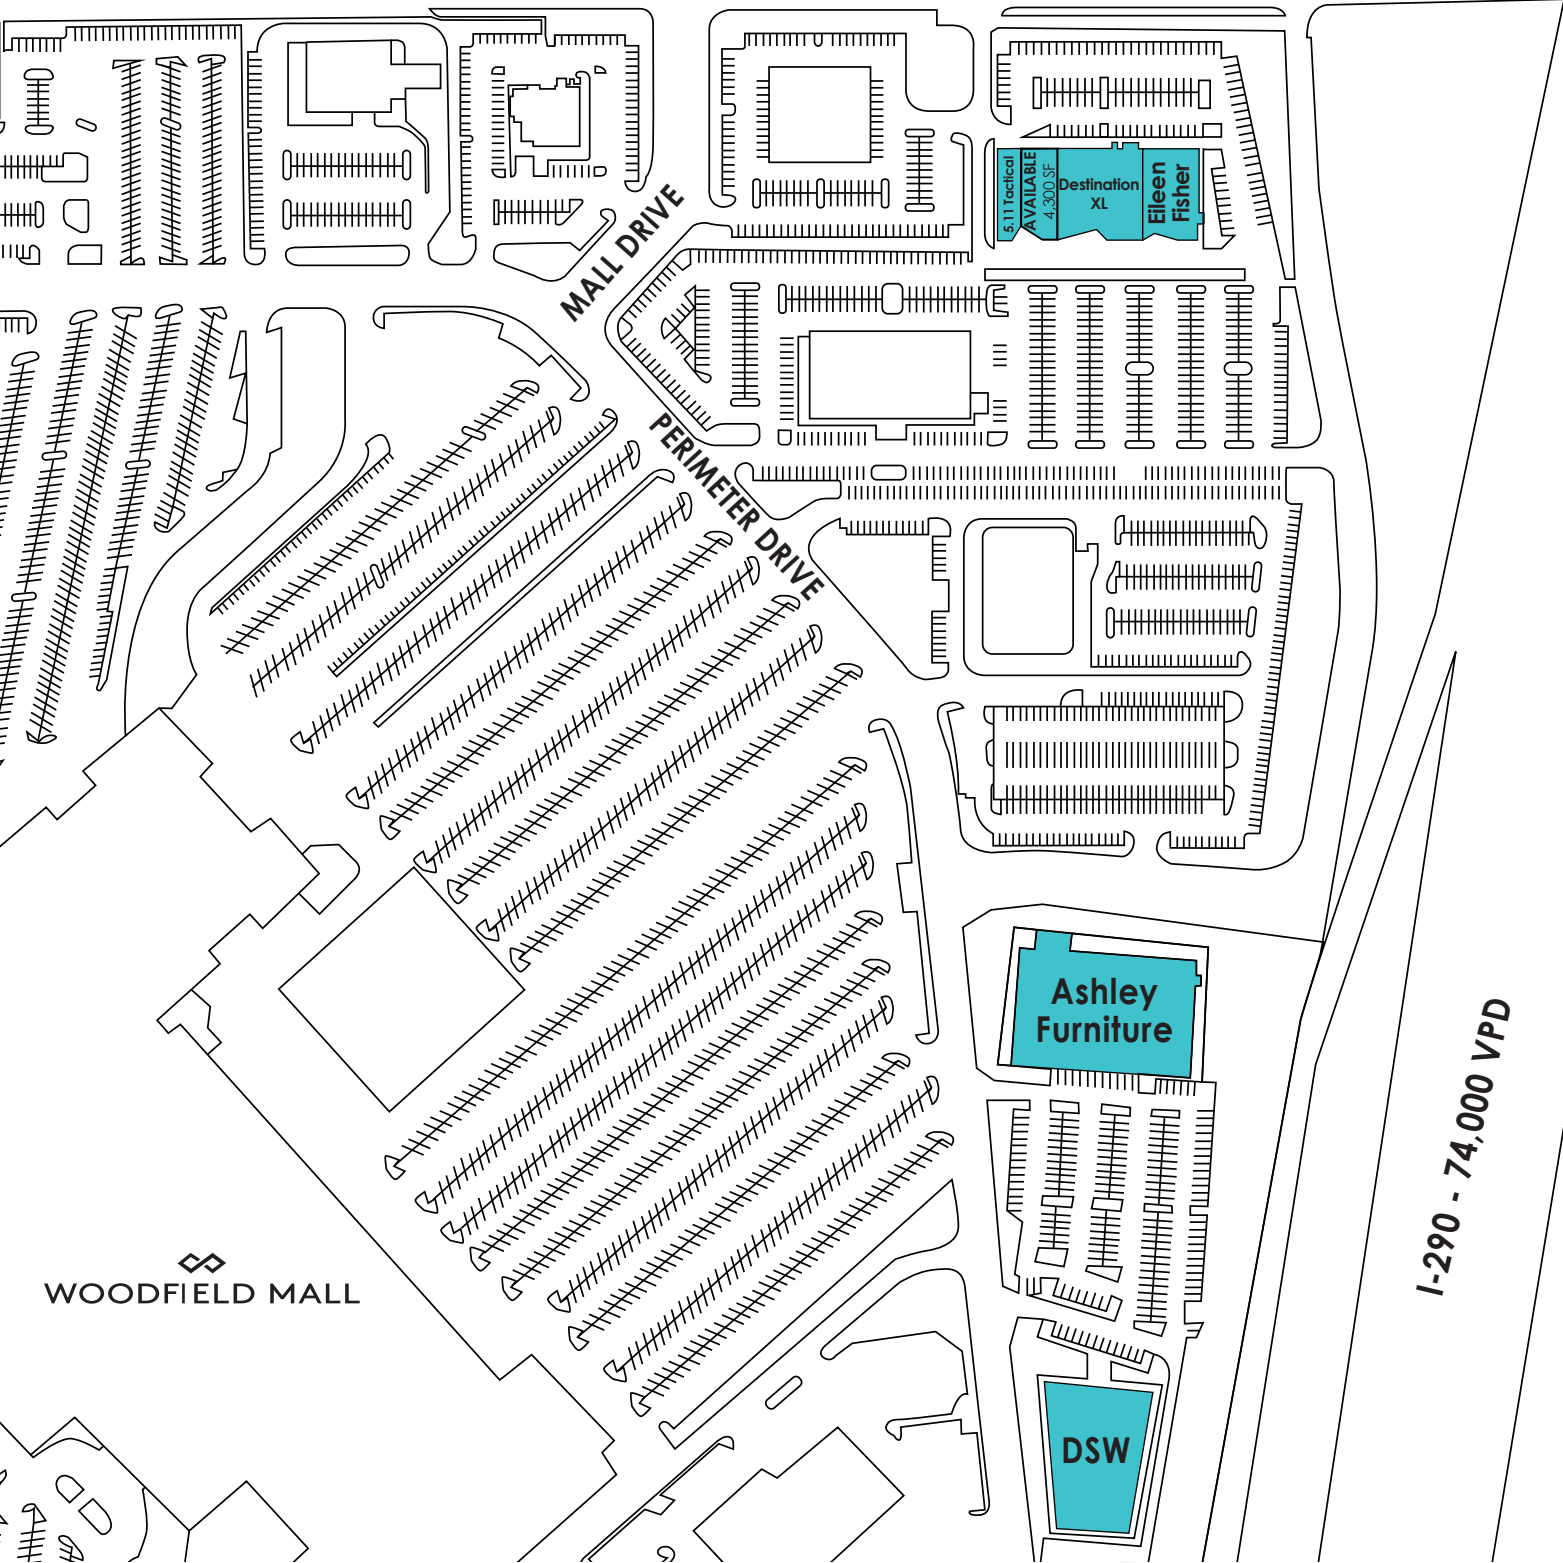

## PROPERTY OVERVIEW

Property Available

Trophy Retail & Restaurant Options

Great Visibility from Golf Road and I-290

Adjacent to Woodfield Mall

Easily Accessible from Golf Road and Mall Drive

106,000 VPD at Golf & I-290

## TENANTS

5.11 Tactical	4,500 SF
<b>Available</b>	<b>4,300 SF</b>
Destination XL	11,958 SF
Eileen Fisher	8,085 SF
Ashley Furniture	38,100 SF
DSW	23,888 SF

EILEEN FISHER **DXL**

WOODFIELD MALL

I-290 - 74,000 VPD

## MEACHAM SQUARE

MEACHAM ROAD 32,000 VPD

INTERSTATE 90 110,000 VPD

INTERSTATE 290 74,000 VPD

**CROSSROADS**

- Best Buy
- VW
- HYUNDAI
- Chick-fil-A
- McDonald's
- BE BATH & BEYOND
- VCF VALUE CITY FURNITURE
- LAZY DOG
- PANERA BREAD
- CRISP & GREEN
- andigo credit union
- MILLER'S ALE HOUSE
- WOODFIELD VILLAGE GREEN
- ROSS DRESS FOR LESS
- XSPORT FITNESS
- PG&A TOUR SUPERSTORE
- Webster Grill RESTAURANT
- TCE
- Giordano's
- POTBELLY SANDWICH SHOP
- FAT ROSIE'S
- Panera BREAD
- Hilton Garden Inn
- LIFETIME FITNESS

**WOODFIELD MALL**

- MORTON'S THE STEAKHOUSE
- SPRING HILL SUITES Marriott
- Residence Inn Marriott
- HYATT PLACE
- HYATT REGENCY
- THE CAPITAL GRILL
- at home The Home Decor Superstore
- ROOSEVELT UNIVERSITY
- HomeGoods
- PET SMART
- TRADER JOE'S
- Marshall's
- rack
- blommingdales the outlet store
- ULTA
- at&t
- Old Navy
- Marshall's
- five BELOW
- Starbucks
- SHAKE SHACK
- LONGHORN
- Olive Garden
- charles SCHWAB
- MOD
- BLACKWOOD BBQ
- KURA
- DXL 5.11
- EILEEN FISHER
- ASHLEY
- DSW
- sears
- GAP
- Olive Garden
- Bath & Body Works
- DSW
- VICTORIA'S SECRET
- ALDO
- COACH
- H&M Justice
- FRIDAYS
- HOOTERS
- DUNKIN' DONUTS
- Panera BREAD
- AÉROPOSTALE
- claire's
- SUBWAY
- GNC LIVE WELL
- UNI QLO
- Foot Locker
- at&t
- FOREVER 21
- Bank of America
- BANANA REPUBLIC
- Seeseake Factory
- Mobile
- Red Robin
- Firestone
- FINISH LINE
- HOLLISTER
- sleep number
- jcpenney
- WHOLE FOODS MARKET
- Crate & Barrel